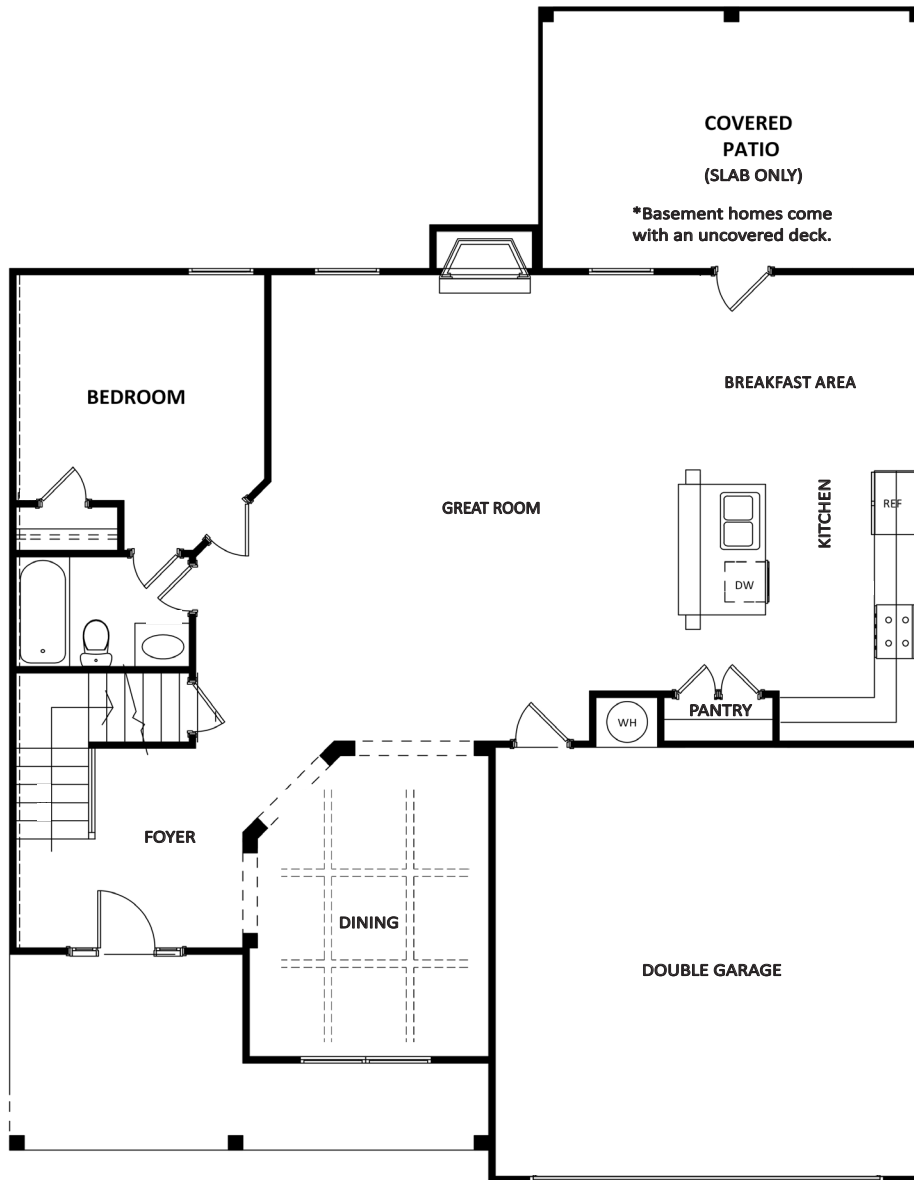

STATESBORO

VICTORIA HEIGHTS

FIRST FLOOR

770-502-6230 | HeatherlandHomes.com

Prices, plans, elevations, square footage, specifications, materials, and included features are subject to change at any time without notice or obligation. Drawings, renderings, images, square footage, plans, elevations, features, colors and sizes are approximate and may vary from the actual homes built. © 2021 Tamra Wade Team of RE/MAX TRU (770) 502-6230. All rights reserved.

Revised 9-27-21