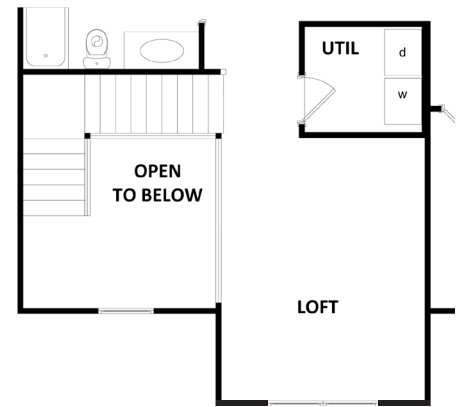

STATESBORO

VICTORIA HEIGHTS

Optional Loft

SECOND FLOOR

770-502-6230 | HeatherlandHomes.com

Prices, plans, elevations, square footage, specifications, materials, and included features are subject to change at any time without notice or obligation. Drawings, renderings, images, square footage, plans, elevations, features, colors and sizes are approximate and may vary from the actual homes built. © 2021 Tamra Wade Team of RE/MAX TRU (770) 502-6230. All rights reserved.

Revised 9-27-21