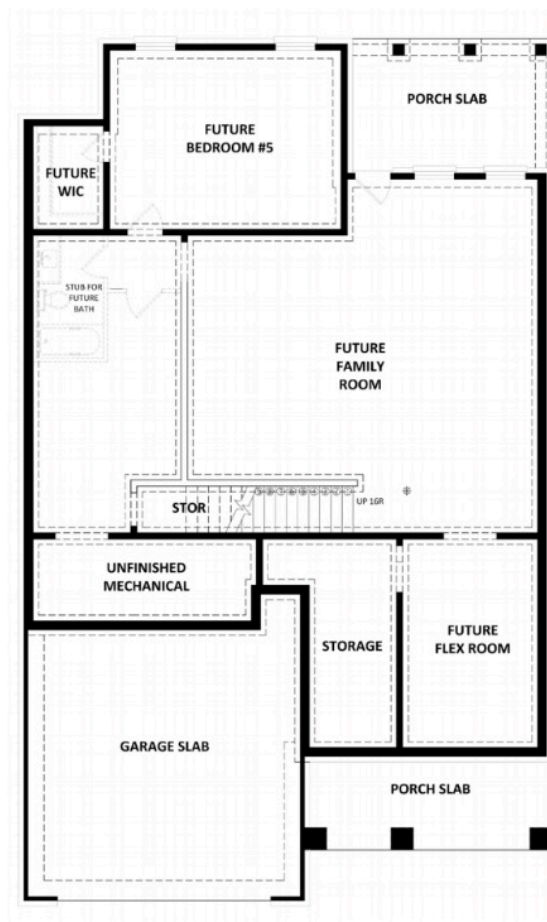

SHOWN IN OPTIONAL ELEVATION C

4 BEDROOM  
3.5 BATHROOM  
3,029 SQ FT

# Cameron

PROMENADE AT THE SQUARE | FLOORPLAN

Prices, plans, elevations, square footage, specifications, materials, and included features are subject to change at any time without notice or obligation. Drawings, renderings, images, square footage, plans, elevations, features, colors and sizes are approximate and may vary from the actual homes built. Drawings are artist interpretation © 2020 Tamra Wade Team of RE/MAX TRU. All rights reserved.

Revised 3-9-20

RE/MAX TRU

TAMRA WADE  
TEAM

Sales Center: 770.502.6230 | HeatherlandHomes.com

Elevation A

Elevation B

Elevation C

Opt. Basement Floor

Revised 3-9-20

First Floor

Prices, plans, elevations, square footage, specifications, materials, and included features are subject to change at any time without notice or obligation. Drawings, renderings, images, square footage, plans, elevations, features, colors and sizes are approximate and may vary from the actual homes built. Drawings are artist interpretation © 2020 Tamra Wade Team of RE/MAX TRU. All rights reserved.