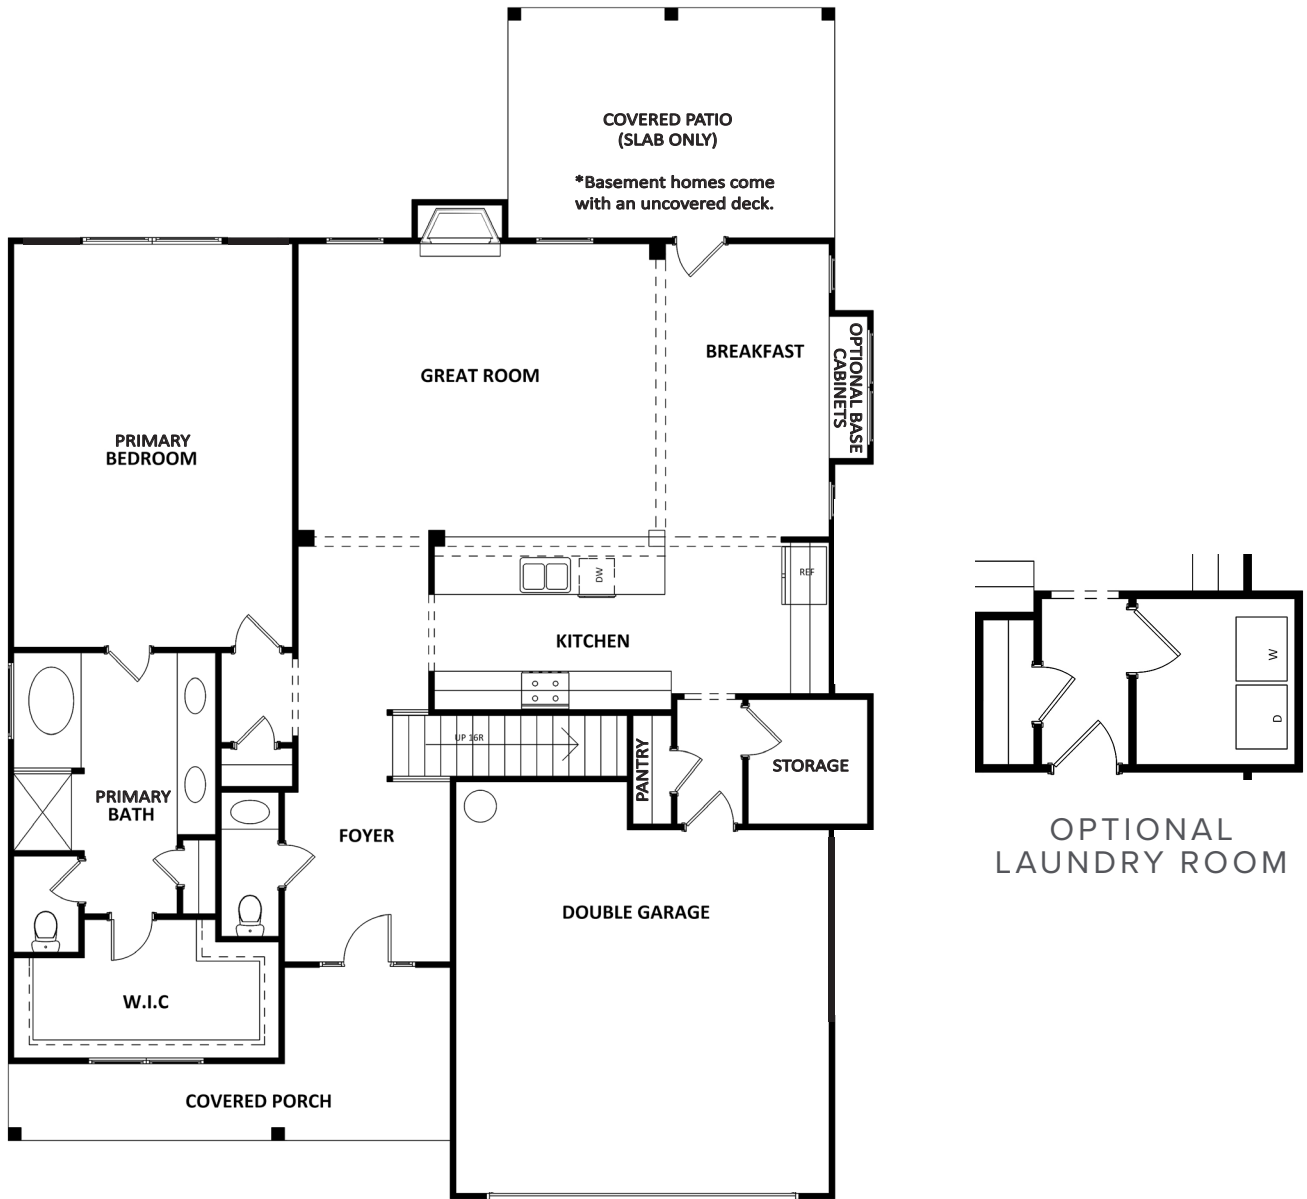

VICTORIA

MIRROR LAKE - SOUTH HARBOUR

5 Beds | 3.5 Baths | 3,432 Sq. Ft.

770-502-6230 | [HeatherlandHomes.com](https://www.HeatherlandHomes.com)

Prices, plans, elevations, square footage, specifications, materials, and included features are subject to change at any time without notice or obligation. Drawings, renderings, images, square footage, plans, elevations, features, colors and sizes are approximate and may vary from the actual homes built. © 2021 Tamra Wade Team of RE/MAX TRU (770) 502-6230. All rights reserved.

Revised 12-15-21

RE/MAX TRU
— POWERED BY —
TAMRA WADE

VICTORIA

MIRROR LAKE - SOUTH HARBOUR

FIRST FLOOR

770-502-6230 | HeatherlandHomes.com

Prices, plans, elevations, square footage, specifications, materials, and included features are subject to change at any time without notice or obligation. Drawings, renderings, images, square footage, plans, elevations, features, colors and sizes are approximate and may vary from the actual homes built. © 2021 Tamra Wade Team of RE/MAX TRU (770) 502-6230. All rights reserved.

Revised 12-15-21

VICTORIA

MIRROR LAKE - SOUTH HARBOUR

SECOND FLOOR

770-502-6230 | HeatherlandHomes.com

Prices, plans, elevations, square footage, specifications, materials, and included features are subject to change at any time without notice or obligation. Drawings, renderings, images, square footage, plans, elevations, features, colors and sizes are approximate and may vary from the actual homes built. © 2021 Tamra Wade Team of RE/MAX TRU (770) 502-6230. All rights reserved.