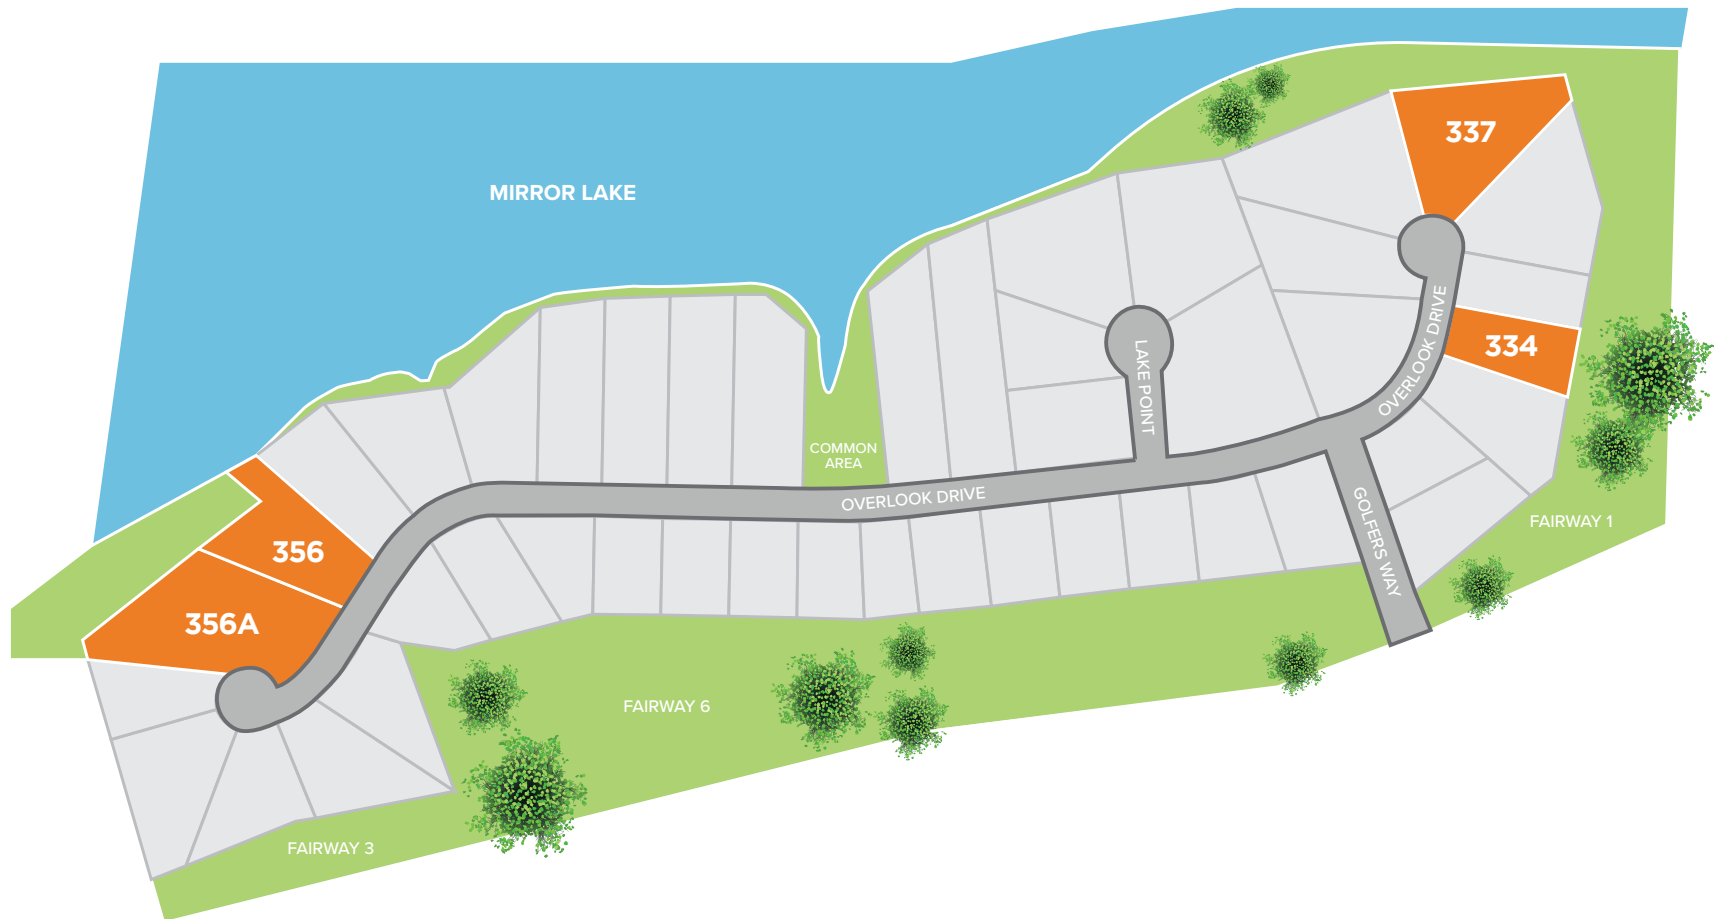

OVERLOOK AT MIRROR LAKE

SITE MAP

770-502-6230 | HeatherlandHomes.com

Prices, plans, elevations, square footage, specifications, materials, and included features are subject to change at any time without notice or obligation. Drawings, renderings, images, square footage, plans, elevations, features, colors and sizes are approximate and may vary from the actual homes built. © 2021 Tamra Wade Team of RE/MAX TRU (770) 502-6230. All rights reserved.

Revised 3-19-21