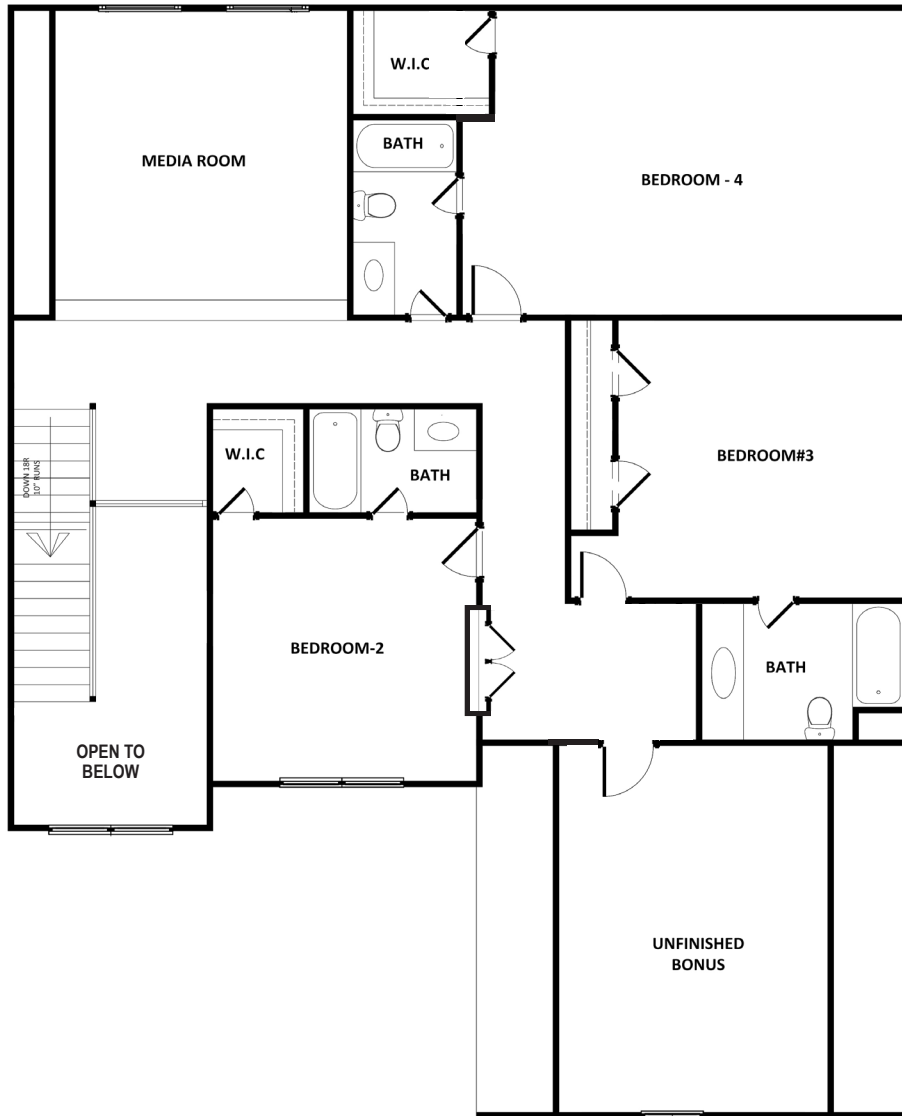


RALEIGH

MIRROR LAKE - OVERLOOK

4 Beds | 4.5 Baths | 4,121 Sq. Ft.

770-502-6230 | [HeatherlandHomes.com](https://www.HeatherlandHomes.com)

Prices, plans, elevations, square footage, specifications, materials, and included features are subject to change at any time without notice or obligation. Drawings, renderings, images, square footage, plans, elevations, features, colors and sizes are approximate and may vary from the actual homes built. © 2021 Tamra Wade Team of RE/MAX TRU (770) 502-6230. All rights reserved.

Revised 12-15-21

RE/MAX TRU
— POWERED BY —
TAMRA WADE

RALEIGH

MIRROR LAKE - OVERLOOK

FIRST FLOOR

770-502-6230 | HeatherlandHomes.com

Prices, plans, elevations, square footage, specifications, materials, and included features are subject to change at any time without notice or obligation. Drawings, renderings, images, square footage, plans, elevations, features, colors and sizes are approximate and may vary from the actual homes built. © 2021 Tamra Wade Team of RE/MAX TRU (770) 502-6230. All rights reserved.

Revised 12-15-21

RALEIGH

MIRROR LAKE - OVERLOOK

SECOND FLOOR

770-502-6230 | HeatherlandHomes.com

Prices, plans, elevations, square footage, specifications, materials, and included features are subject to change at any time without notice or obligation. Drawings, renderings, images, square footage, plans, elevations, features, colors and sizes are approximate and may vary from the actual homes built. © 2021 Tamra Wade Team of RE/MAX TRU (770) 502-6230. All rights reserved.