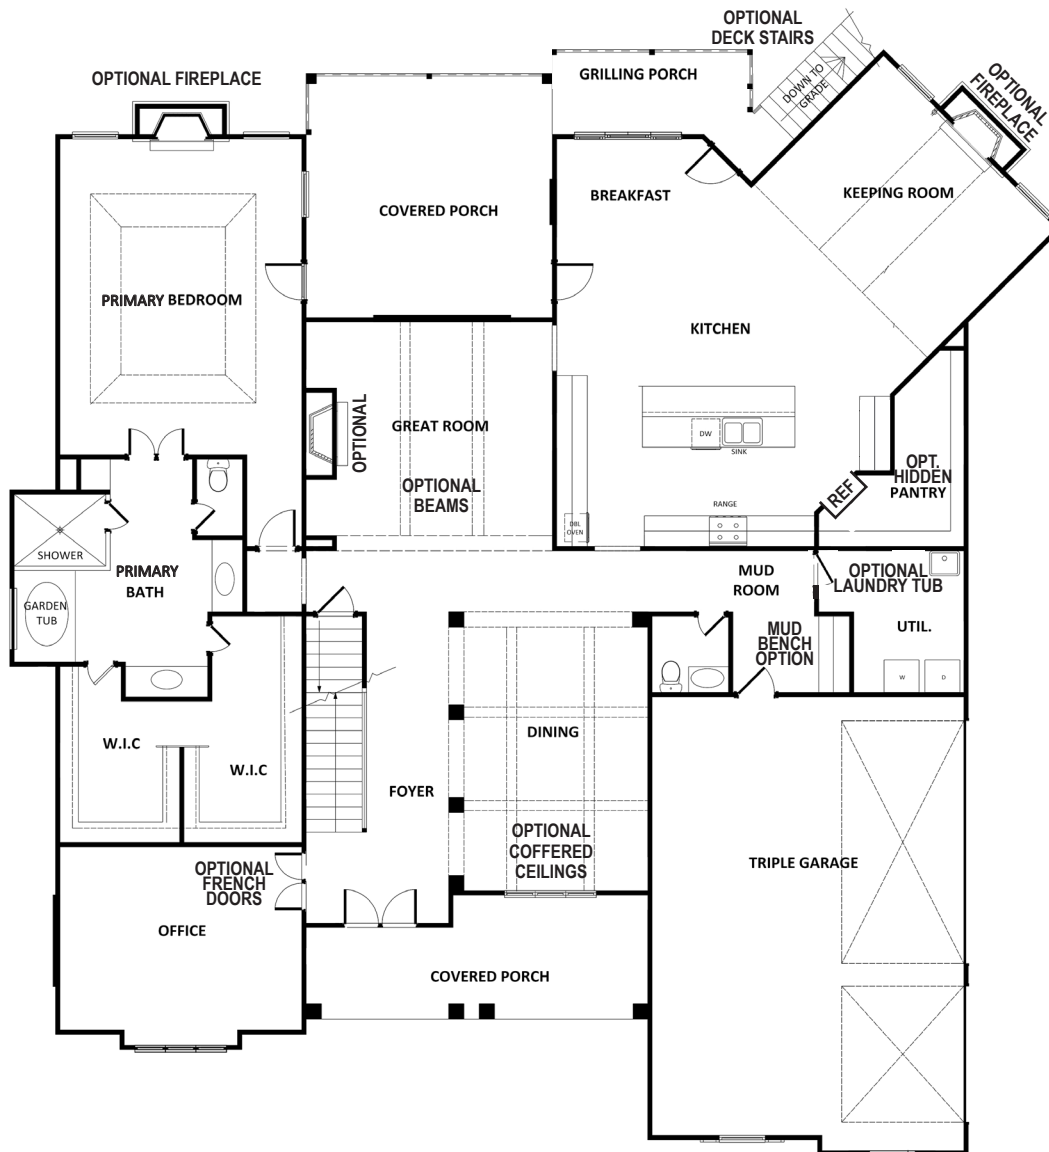


RALEIGH

MIRROR LAKE - OVERLOOK

4 Beds | 4.5 Baths | 4,121 Sq. Ft.

770-502-6230 | [HeatherlandHomes.com](https://www.HeatherlandHomes.com)

Prices, plans, elevations, square footage, specifications, materials, and included features are subject to change at any time without notice or obligation. Drawings, renderings, images, square footage, plans, elevations, features, colors and sizes are approximate and may vary from the actual homes built. © 2021 Tamra Wade Team of RE/MAX TRU (770) 502-6230. All rights reserved.

Revised 12-15-21

RE/MAX TRU
— POWERED BY —
TAMRA WADE

RALEIGH

MIRROR LAKE - OVERLOOK

FIRST FLOOR

770-502-6230 | HeatherlandHomes.com

Prices, plans, elevations, square footage, specifications, materials, and included features are subject to change at any time without notice or obligation. Drawings, renderings, images, square footage, plans, elevations, features, colors and sizes are approximate and may vary from the actual homes built. © 2021 Tamra Wade Team of RE/MAX TRU (770) 502-6230. All rights reserved.

Revised 12-15-21

RALEIGH

MIRROR LAKE - OVERLOOK

SECOND FLOOR

770-502-6230 | HeatherlandHomes.com

Prices, plans, elevations, square footage, specifications, materials, and included features are subject to change at any time without notice or obligation. Drawings, renderings, images, square footage, plans, elevations, features, colors and sizes are approximate and may vary from the actual homes built. © 2021 Tamra Wade Team of RE/MAX TRU (770) 502-6230. All rights reserved.