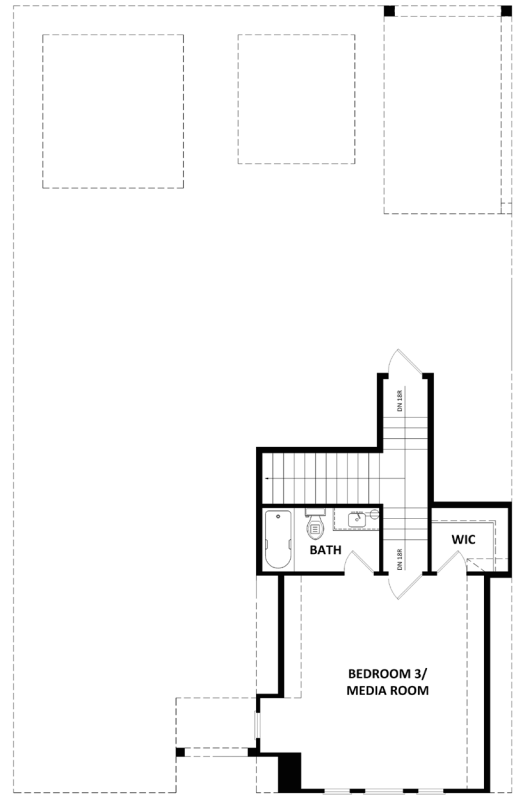

3 BEDROOM
3 BATHROOM
1,753 SQ FT

Laurel

ENCLAVE AT WILEY BRIDGE | FLOORPLAN

Prices, plans, elevations, square footage, specifications, materials, and included features are subject to change at any time without notice or obligation. Drawings, renderings, images, square footage, plans, elevations, features, colors and sizes are approximate and may vary from the actual homes built. © 2019 Tamra Wade Team of RE/MAX TRU (770) 502-6232. All rights reserved.

Bonus Room