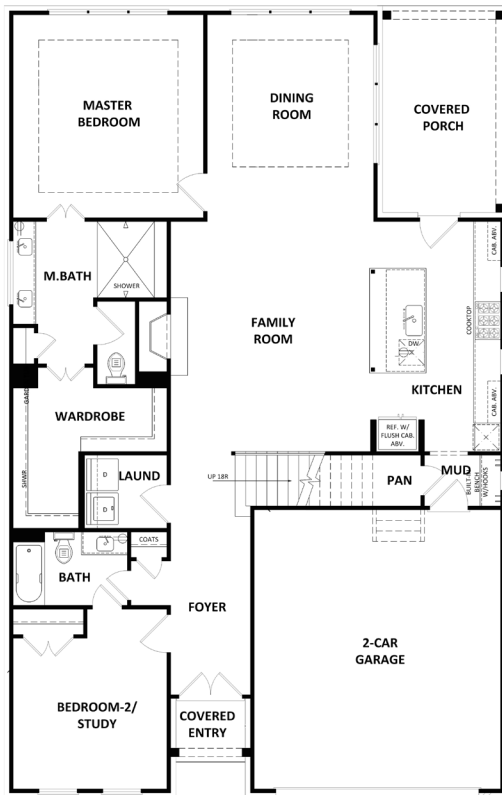

First Floor