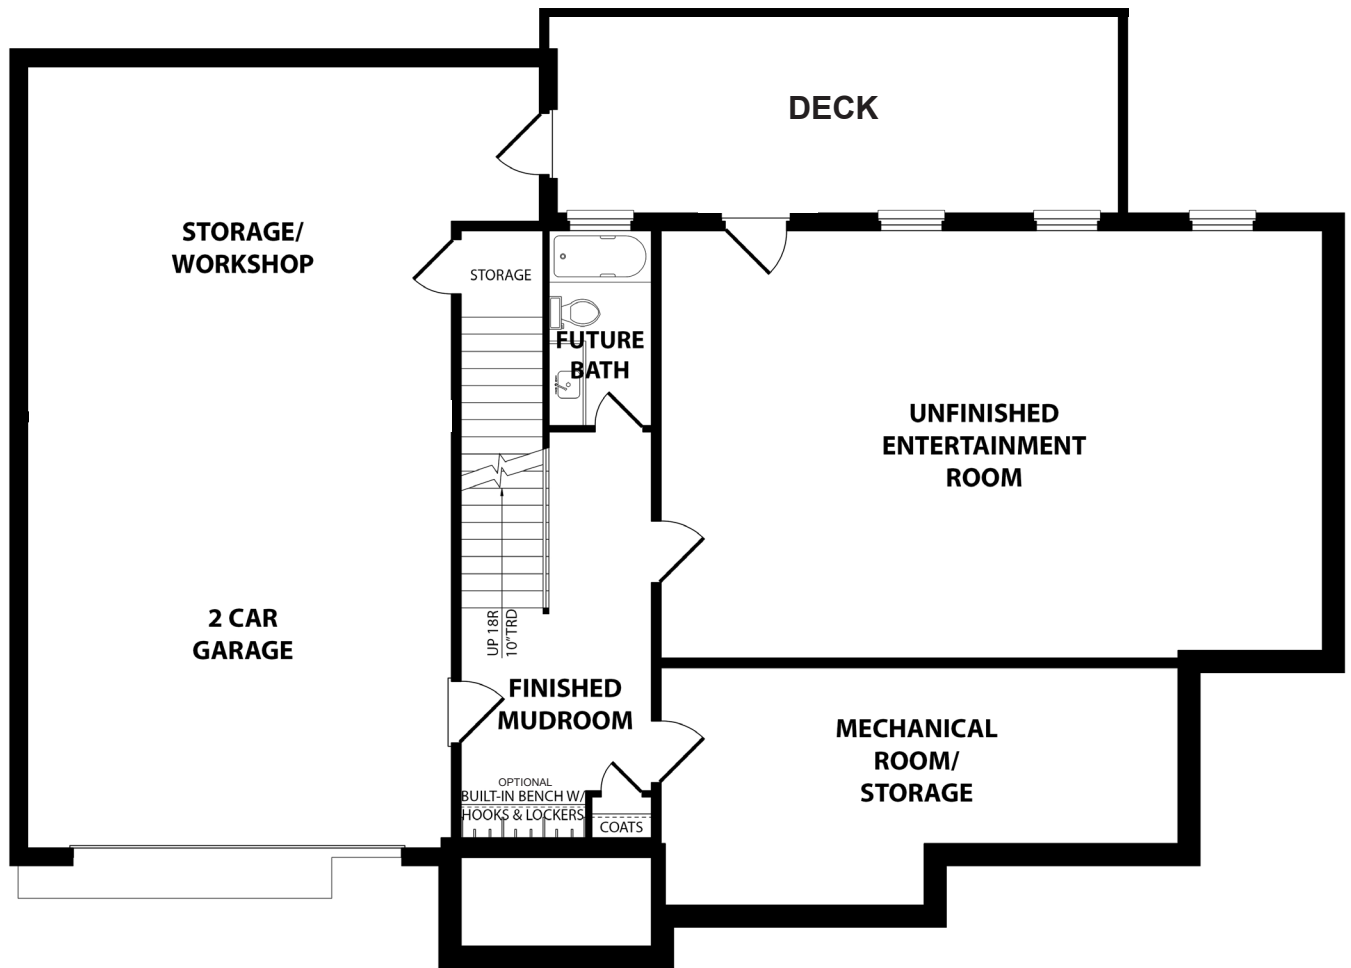

SYDNEY
OVERLOOK AT HILLTOP

4 Beds | 3.5 Baths | 3,724 Sq. Ft.

770-502-6230 | HeatherlandHomes.com

Prices, plans, elevations, square footage, specifications, materials, and included features are subject to change at any time without notice or obligation. Drawings, renderings, images, square footage, plans, elevations, features, colors and sizes are approximate and may vary from the actual homes built. © 2021 Tamra Wade Team of RE/MAX TRU (770) 502-6230. All rights reserved.

Revised 6-5-23

RE/MAX TRU
— POWERED BY —
TAMRA WADE

SYDNEY
OVERLOOK AT HILLTOP

BASEMENT FLOOR

770-502-6230 | HeatherlandHomes.com

Prices, plans, elevations, square footage, specifications, materials, and included features are subject to change at any time without notice or obligation. Drawings, renderings, images, square footage, plans, elevations, features, colors and sizes are approximate and may vary from the actual homes built. © 2021 Tamra Wade Team of RE/MAX TRU (770) 502-6230. All rights reserved.

Revised 6-5-23

SYDNEY
OVERLOOK AT HILLTOP

FIRST FLOOR

770-502-6230 | HeatherlandHomes.com

Prices, plans, elevations, square footage, specifications, materials, and included features are subject to change at any time without notice or obligation. Drawings, renderings, images, square footage, plans, elevations, features, colors and sizes are approximate and may vary from the actual homes built. © 2021 Tamra Wade Team of RE/MAX TRU (770) 502-6230. All rights reserved.