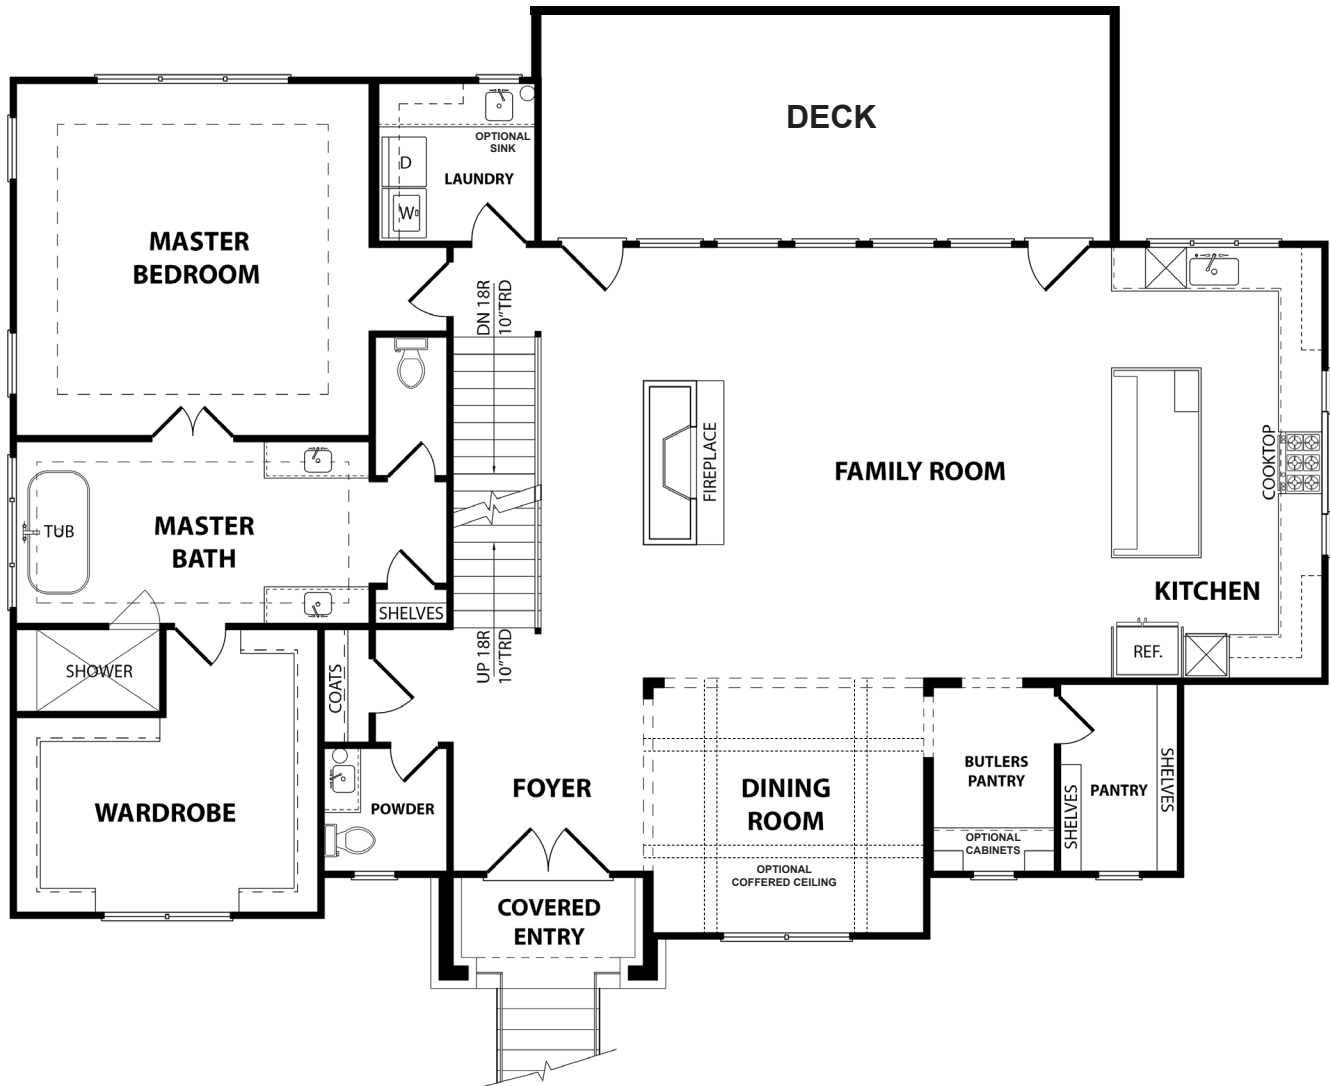

SYDNEY
OVERLOOK AT HILLTOP

4 Beds | 3.5 Baths | 3,724 Sq. Ft.

770-502-6230 | HeatherlandHomes.com

Prices, plans, elevations, square footage, specifications, materials, and included features are subject to change at any time without notice or obligation. Drawings, renderings, images, square footage, plans, elevations, features, colors and sizes are approximate and may vary from the actual homes built. © 2021 Tamra Wade Team of RE/MAX TRU (770) 502-6230. All rights reserved.

Revised 6-5-23

RE/MAX TRU
— POWERED BY —
TAMRA WADE

SYDNEY
OVERLOOK AT HILLTOP

BASEMENT FLOOR

770-502-6230 | HeatherlandHomes.com

Prices, plans, elevations, square footage, specifications, materials, and included features are subject to change at any time without notice or obligation. Drawings, renderings, images, square footage, plans, elevations, features, colors and sizes are approximate and may vary from the actual homes built. © 2021 Tamra Wade Team of RE/MAX TRU (770) 502-6230. All rights reserved.

Revised 6-5-23

SYDNEY
OVERLOOK AT HILLTOP

FIRST FLOOR

770-502-6230 | HeatherlandHomes.com

Prices, plans, elevations, square footage, specifications, materials, and included features are subject to change at any time without notice or obligation. Drawings, renderings, images, square footage, plans, elevations, features, colors and sizes are approximate and may vary from the actual homes built. © 2021 Tamra Wade Team of RE/MAX TRU (770) 502-6230. All rights reserved.