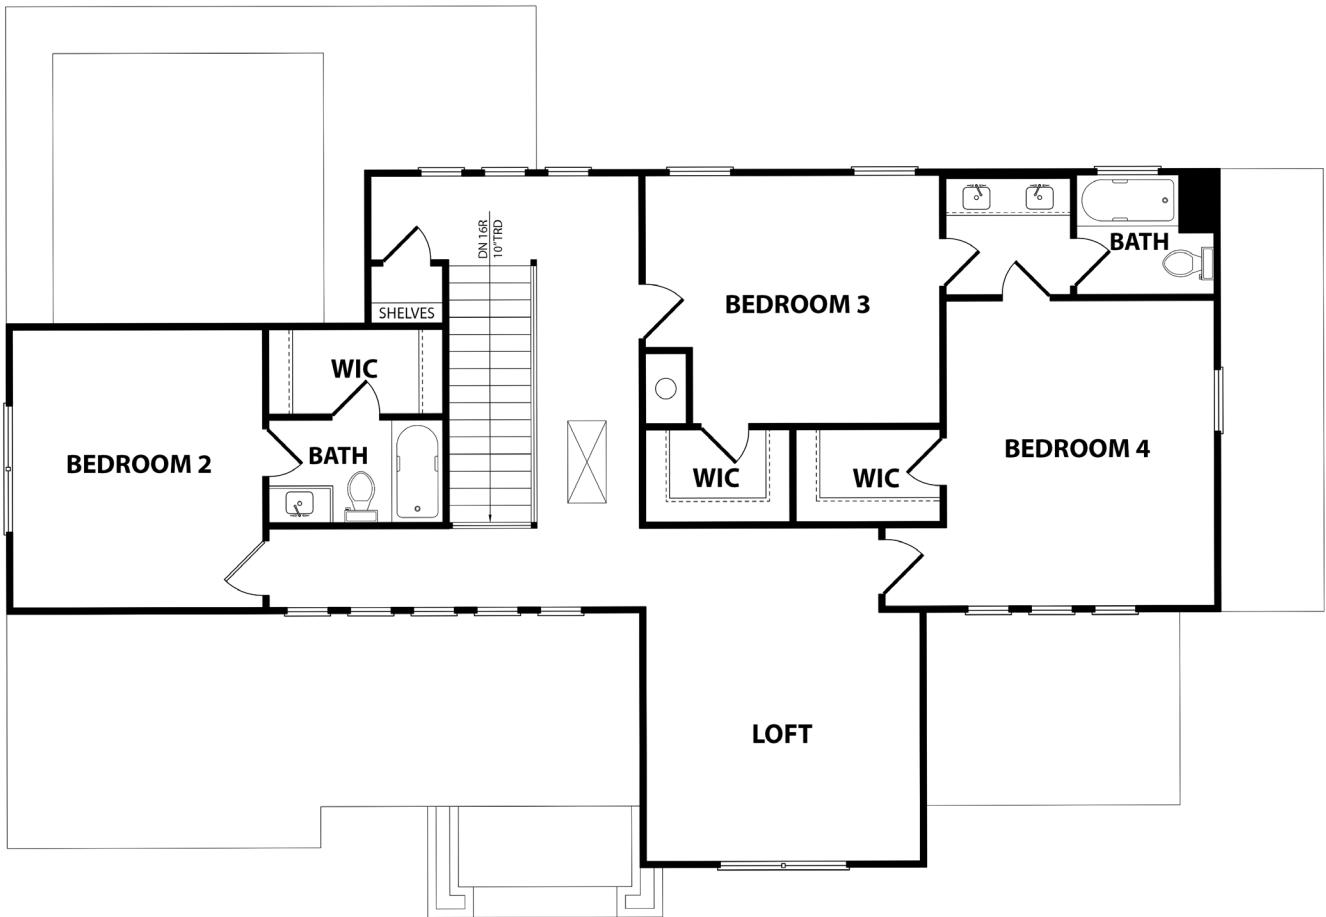

Revised 6-5-23

SYDNEY
OVERLOOK AT HILLTOP

FIRST FLOOR

770-502-6230 | HeatherlandHomes.com

Prices, plans, elevations, square footage, specifications, materials, and included features are subject to change at any time without notice or obligation. Drawings, renderings, images, square footage, plans, elevations, features, colors and sizes are approximate and may vary from the actual homes built. © 2021 Tamra Wade Team of RE/MAX TRU (770) 502-6230. All rights reserved.

Revised 6-5-23

SYDNEY
OVERLOOK AT HILLTOP

SECOND FLOOR

770-502-6230 | HeatherlandHomes.com

Prices, plans, elevations, square footage, specifications, materials, and included features are subject to change at any time without notice or obligation. Drawings, renderings, images, square footage, plans, elevations, features, colors and sizes are approximate and may vary from the actual homes built. © 2021 Tamra Wade Team of RE/MAX TRU (770) 502-6230. All rights reserved.