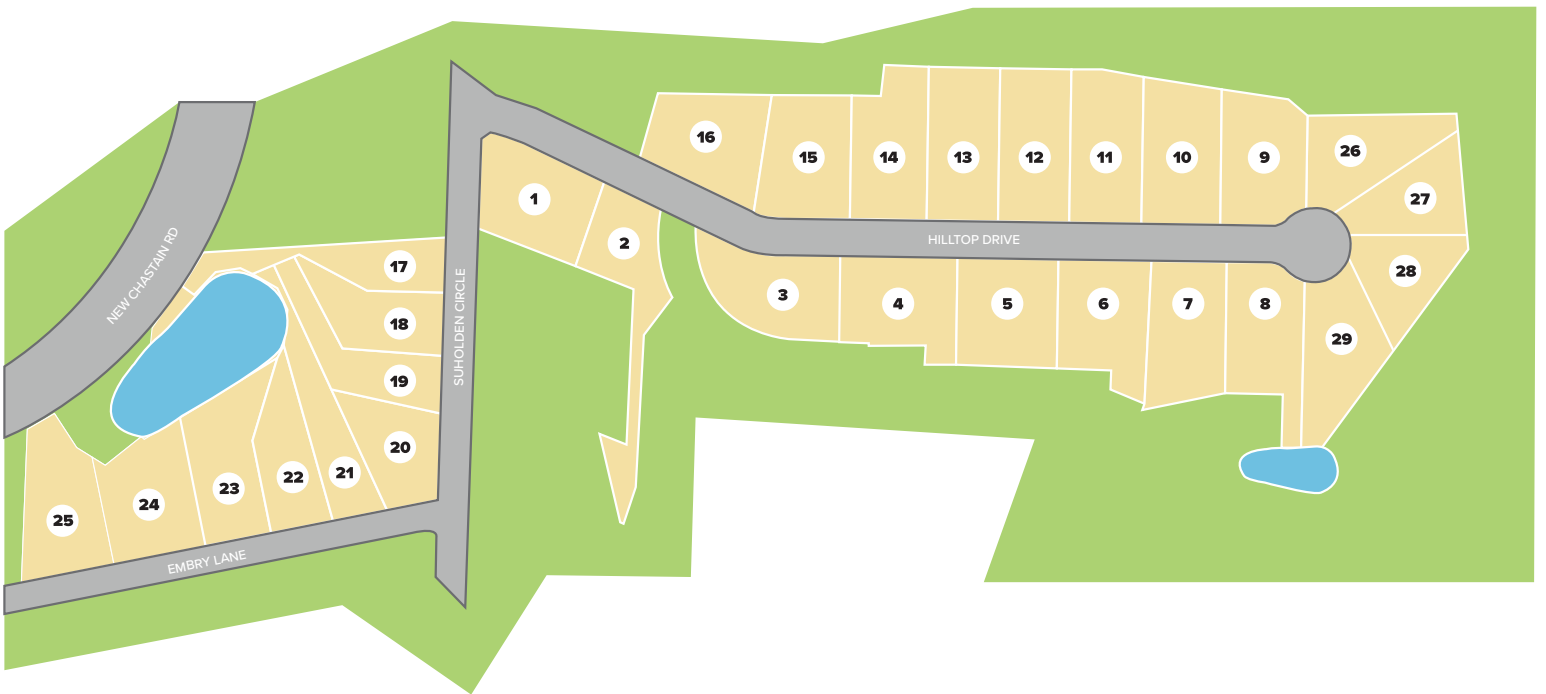

Overlook at Hilltop

SITE PLAN

Prices, plans, elevations, square footage, specifications, materials, and included features are subject to change at any time without notice or obligation. Drawings, renderings, images, square footage, plans, elevations, features, colors and sizes are approximate and may vary from the actual homes built. © 2019 Tamra Wade Team of RE/MAX TRU (770) 502-6232. All rights reserved.