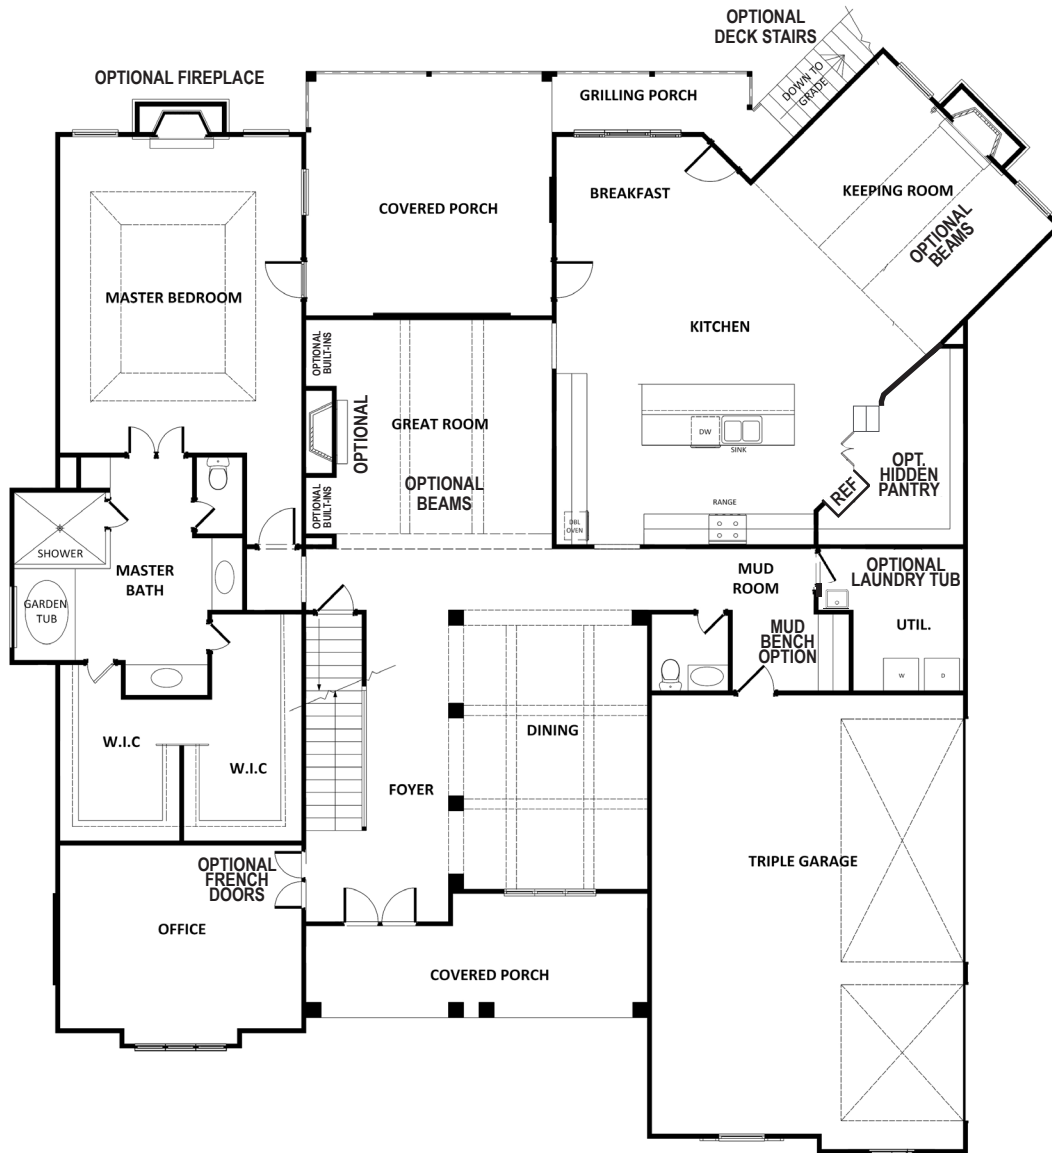


RALEIGH

OVERLOOK AT HILLTOP

4 Beds | 4.5 Baths | 4,121 Sq. Ft.

770-502-6230 | [HeatherlandHomes.com](https://www.HeatherlandHomes.com)

Prices, plans, elevations, square footage, specifications, materials, and included features are subject to change at any time without notice or obligation. Drawings, renderings, images, square footage, plans, elevations, features, colors and sizes are approximate and may vary from the actual homes built. © 2021 Tamra Wade Team of RE/MAX TRU (770) 502-6230. All rights reserved.

Revised 1-31-22

RE/MAX TRU
— POWERED BY —
TAMRA WADE

RALEIGH

HERON BAY

FIRST FLOOR

770-502-6230 | HeatherlandHomes.com

Prices, plans, elevations, square footage, specifications, materials, and included features are subject to change at any time without notice or obligation. Drawings, renderings, images, square footage, plans, elevations, features, colors and sizes are approximate and may vary from the actual homes built. © 2021 Tamra Wade Team of RE/MAX TRU (770) 502-6230. All rights reserved.