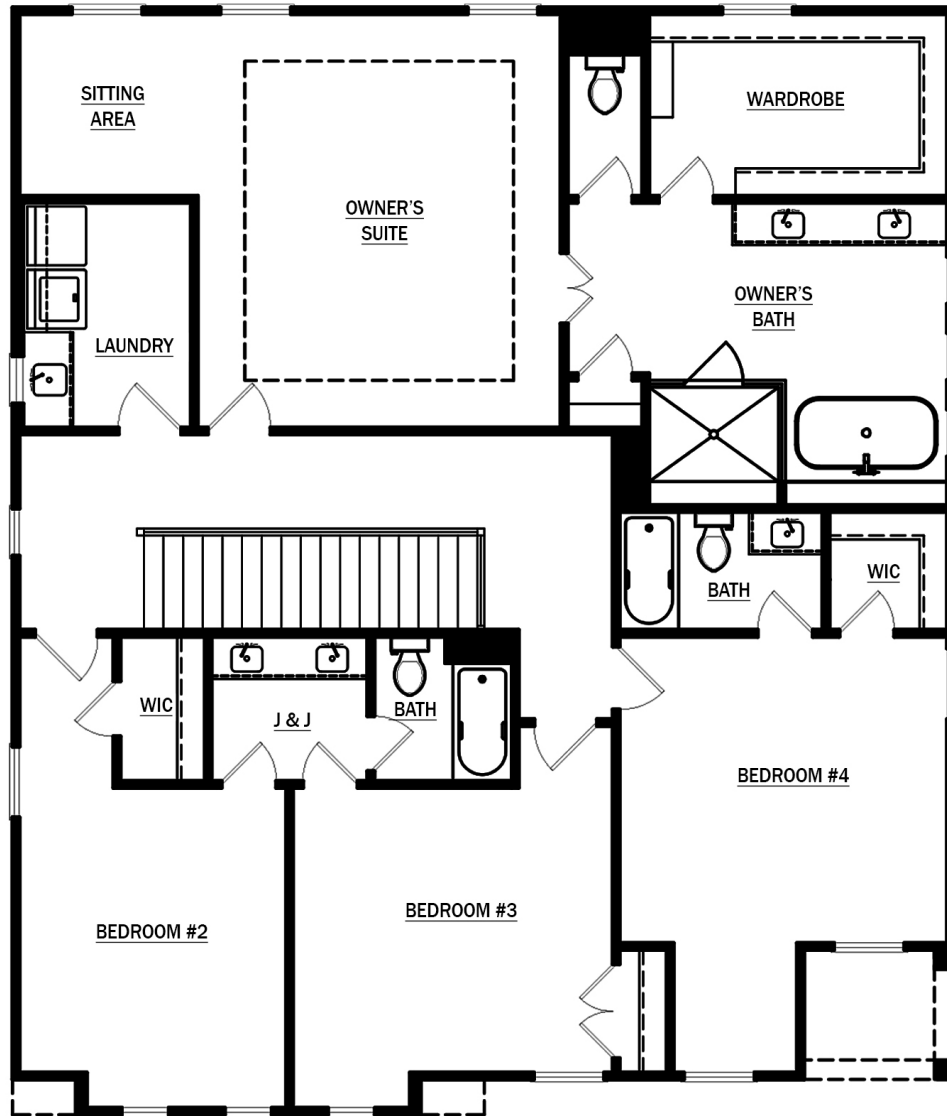

CARIE

OVERLOOK AT HILLTOP

SECOND FLOOR

770-502-6230 | HeatherlandHomes.com

Prices, plans, elevations, square footage, specifications, materials, and included features are subject to change at any time without notice or obligation. Drawings, renderings, images, square footage, plans, elevations, features, colors and sizes are approximate and may vary from the actual homes built. © 2021 Tamra Wade Team of RE/MAX TRU (770) 502-6230. All rights reserved.

Revised 9-13-22

RE/MAX TRU
— POWERED BY —
TAMRA WADE