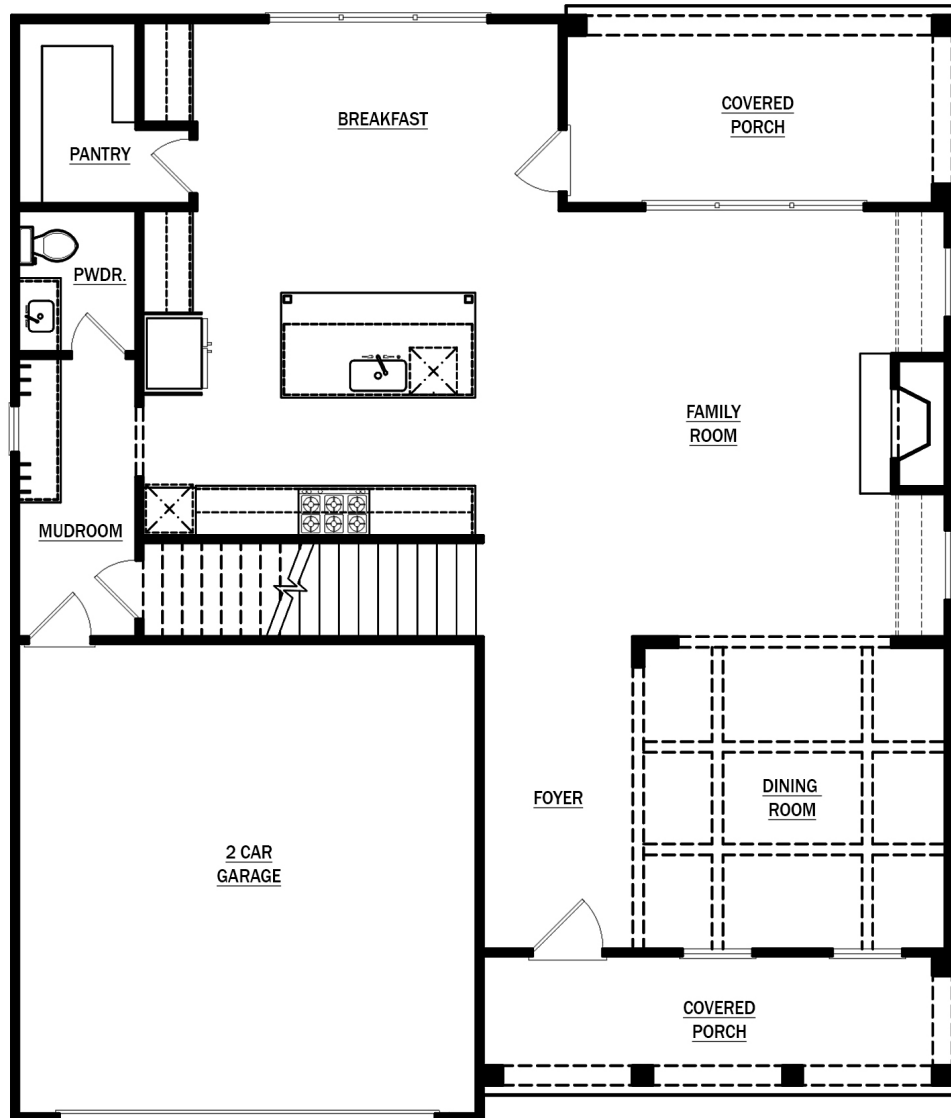

CARIE

OVERLOOK AT HILLTOP

FIRST FLOOR

770-502-6230 | HeatherlandHomes.com

Prices, plans, elevations, square footage, specifications, materials, and included features are subject to change at any time without notice or obligation. Drawings, renderings, images, square footage, plans, elevations, features, colors and sizes are approximate and may vary from the actual homes built. © 2021 Tamra Wade Team of RE/MAX TRU (770) 502-6230. All rights reserved.

Revised 9-13-22

RE/MAX TRU
POWERED BY
TAMRA WADE