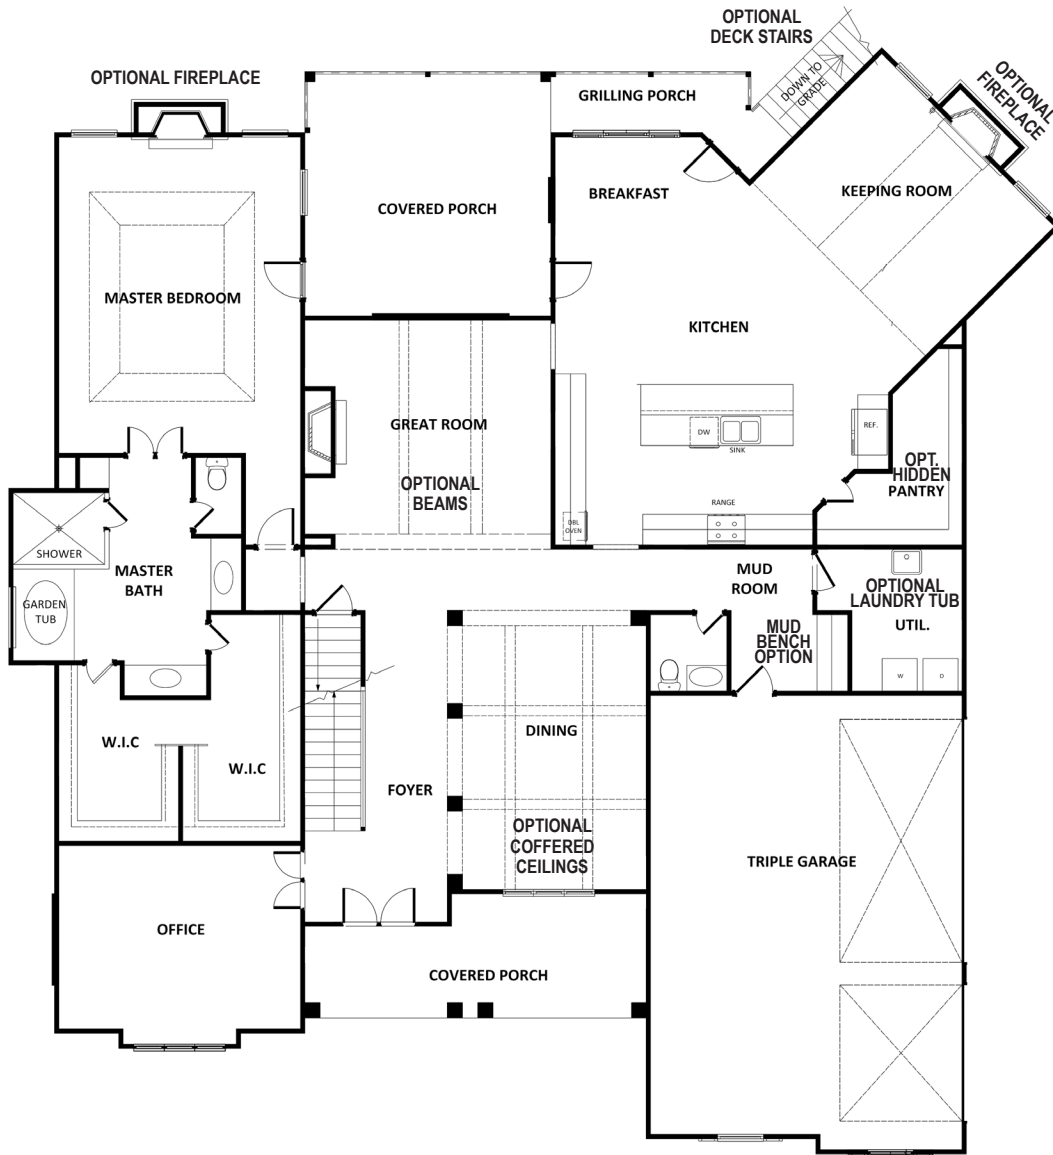

RALEIGH

HERON BAY

4 Beds | 4.5 Baths | 4,121 Sq. Ft.

770-502-6230 | [HeatherlandHomes.com](https://www.HeatherlandHomes.com)

Prices, plans, elevations, square footage, specifications, materials, and included features are subject to change at any time without notice or obligation. Drawings, renderings, images, square footage, plans, elevations, features, colors and sizes are approximate and may vary from the actual homes built. © 2021 Tamra Wade Team of RE/MAX TRU (770) 502-6230. All rights reserved.

Revised 3-9-21

RE/MAX TRU
— POWERED BY —
TAMRA WADE

RALEIGH

HERON BAY

FIRST FLOOR

770-502-6230 | HeatherlandHomes.com

Prices, plans, elevations, square footage, specifications, materials, and included features are subject to change at any time without notice or obligation. Drawings, renderings, images, square footage, plans, elevations, features, colors and sizes are approximate and may vary from the actual homes built. © 2021 Tamra Wade Team of RE/MAX TRU (770) 502-6230. All rights reserved.