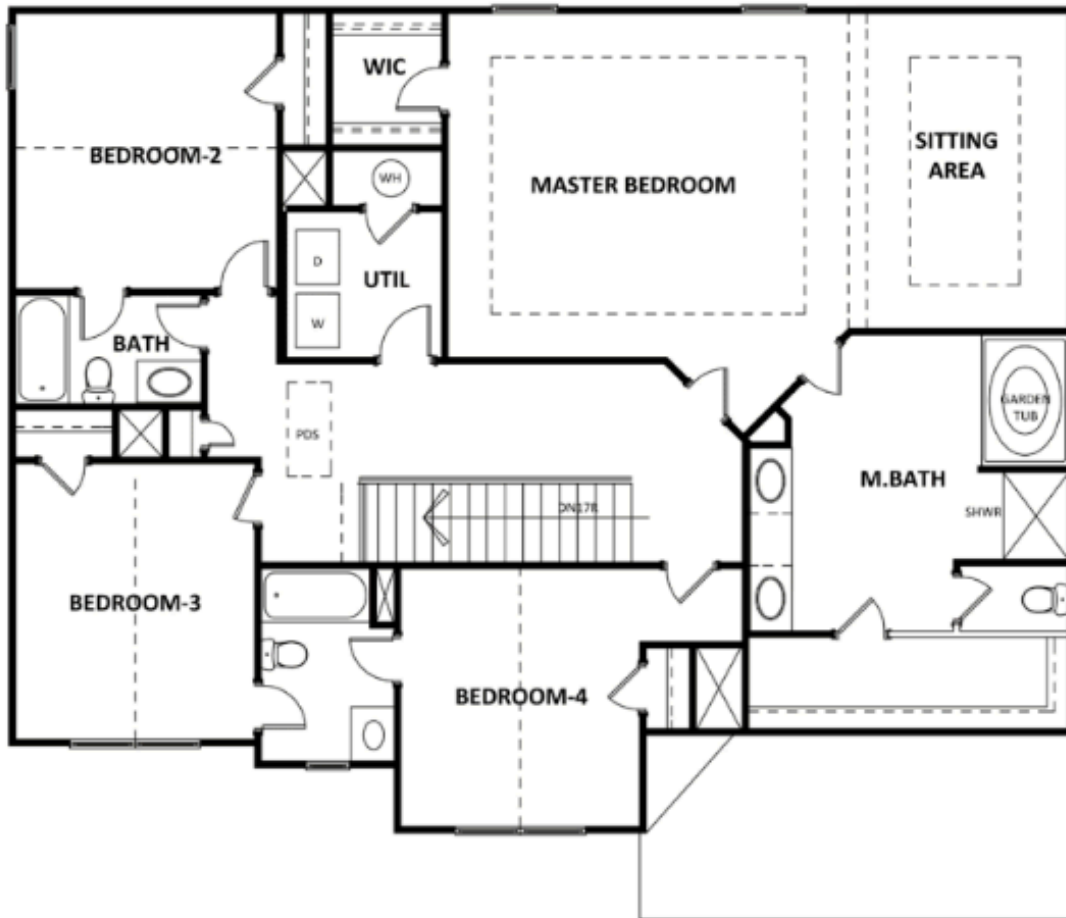

JASMINE

HERON BAY

SECOND FLOOR

770-502-6230 | HeatherlandHomes.com

Prices, plans, elevations, square footage, specifications, materials, and included features are subject to change at any time without notice or obligation. Drawings, renderings, images, square footage, plans, elevations, features, colors and sizes are approximate and may vary from the actual homes built. © 2021 Tamra Wade Team of RE/MAX TRU (770) 502-6230. All rights reserved.

Revised 1-18-22

RE/MAX TRU
— POWERED BY —
TAMRA WADE