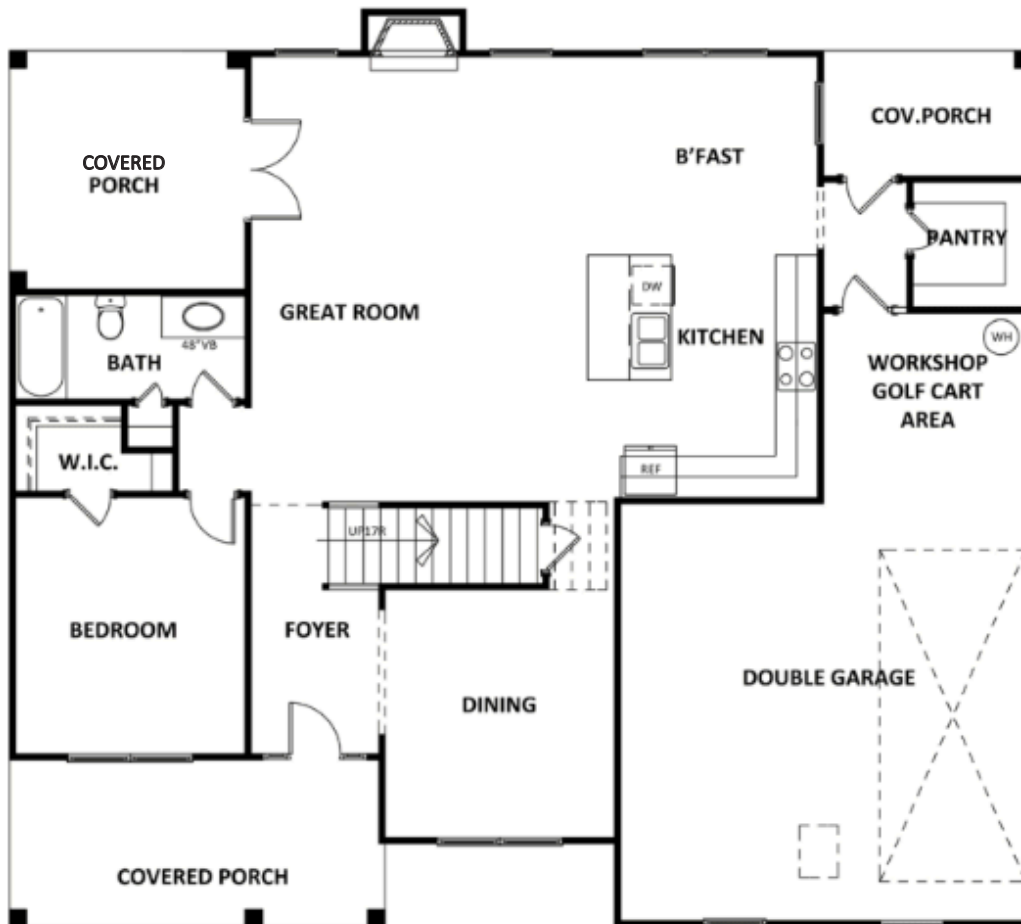

JASMINE

HERON BAY

5 Beds | 4 Baths | 2,850 Sq. Ft.

770-502-6230 | [HeatherlandHomes.com](https://www.HeatherlandHomes.com)

Prices, plans, elevations, square footage, specifications, materials, and included features are subject to change at any time without notice or obligation. Drawings, renderings, images, square footage, plans, elevations, features, colors and sizes are approximate and may vary from the actual homes built. © 2021 Tamra Wade Team of RE/MAX TRU (770) 502-6230. All rights reserved.

Revised 1-18-22

RE/MAX TRU
— POWERED BY —
TAMRA WADE

JASMINE

HERON BAY

FIRST FLOOR

770-502-6230 | HeatherlandHomes.com

Prices, plans, elevations, square footage, specifications, materials, and included features are subject to change at any time without notice or obligation. Drawings, renderings, images, square footage, plans, elevations, features, colors and sizes are approximate and may vary from the actual homes built. © 2021 Tamra Wade Team of RE/MAX TRU (770) 502-6230. All rights reserved.