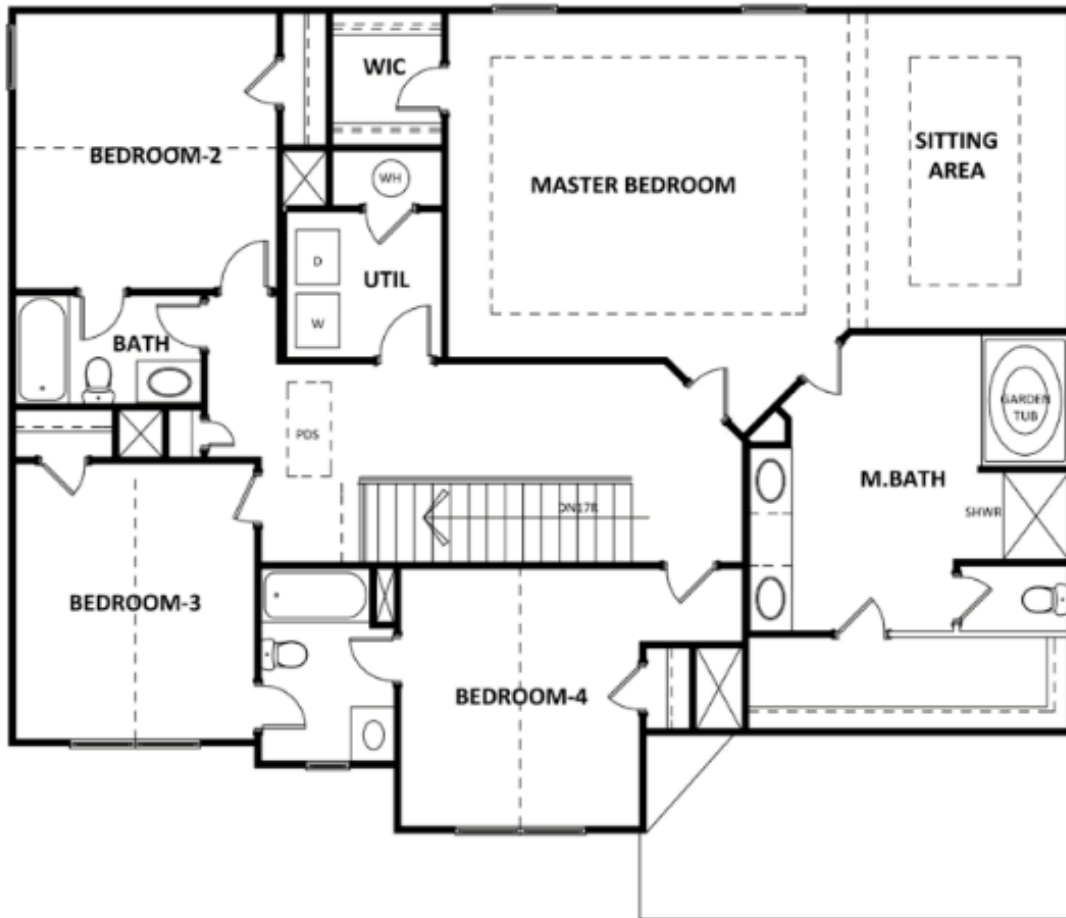

JASMINE

HERON BAY

SECOND FLOOR

770-502-6230 | HeatherlandHomes.com

Prices, plans, elevations, square footage, specifications, materials, and included features are subject to change at any time without notice or obligation. Drawings, renderings, images, square footage, plans, elevations, features, colors and sizes are approximate and may vary from the actual homes built. © 2021 Tamra Wade Team of RE/MAX TRU (770) 502-6230. All rights reserved.

Revised 2-19-21

RE/MAX TRU
— POWERED BY —
TAMRA WADE