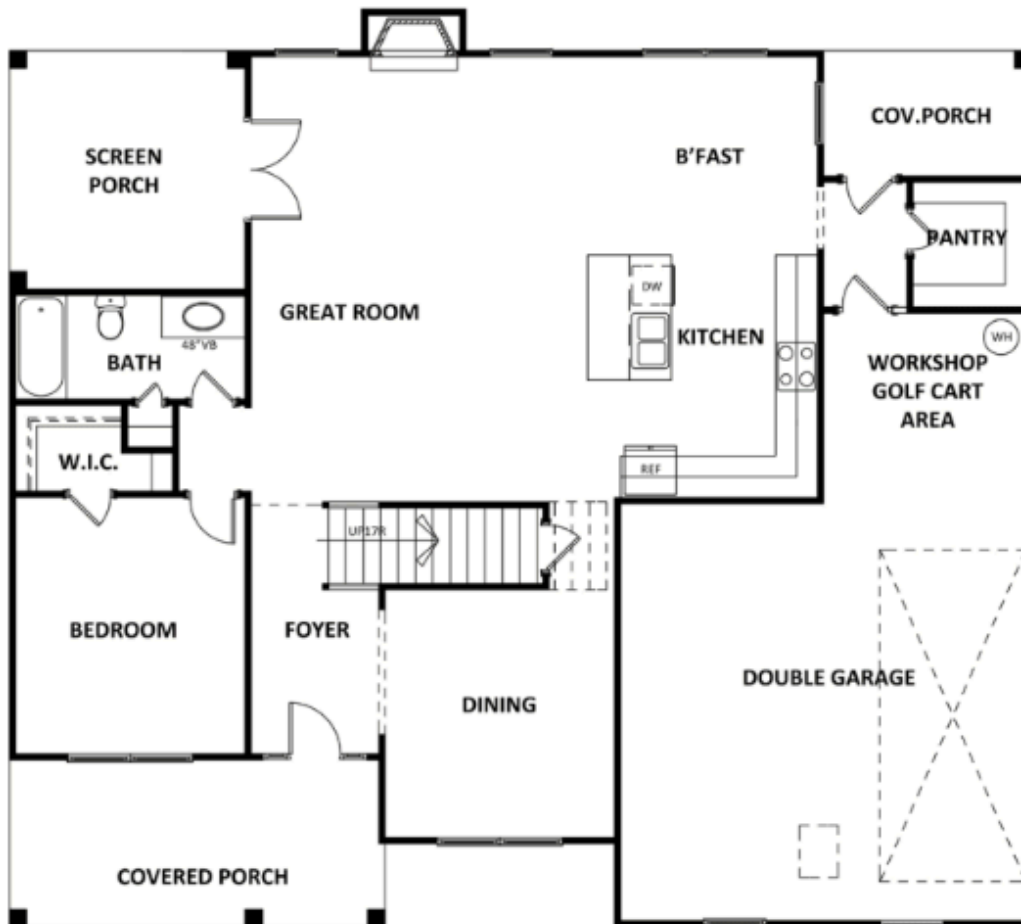

JASMINE

HERON BAY

5 Beds | 4 Baths | 2,850 Sq. Ft.

770-502-6230 | [HeatherlandHomes.com](https://www.HeatherlandHomes.com)

Prices, plans, elevations, square footage, specifications, materials, and included features are subject to change at any time without notice or obligation. Drawings, renderings, images, square footage, plans, elevations, features, colors and sizes are approximate and may vary from the actual homes built. © 2021 Tamra Wade Team of RE/MAX TRU (770) 502-6230. All rights reserved.

Revised 2-19-21

RE/MAX TRU
— POWERED BY —
TAMRA WADE

JASMINE

HERON BAY

FIRST FLOOR

770-502-6230 | HeatherlandHomes.com

Prices, plans, elevations, square footage, specifications, materials, and included features are subject to change at any time without notice or obligation. Drawings, renderings, images, square footage, plans, elevations, features, colors and sizes are approximate and may vary from the actual homes built. © 2021 Tamra Wade Team of RE/MAX TRU (770) 502-6230. All rights reserved.