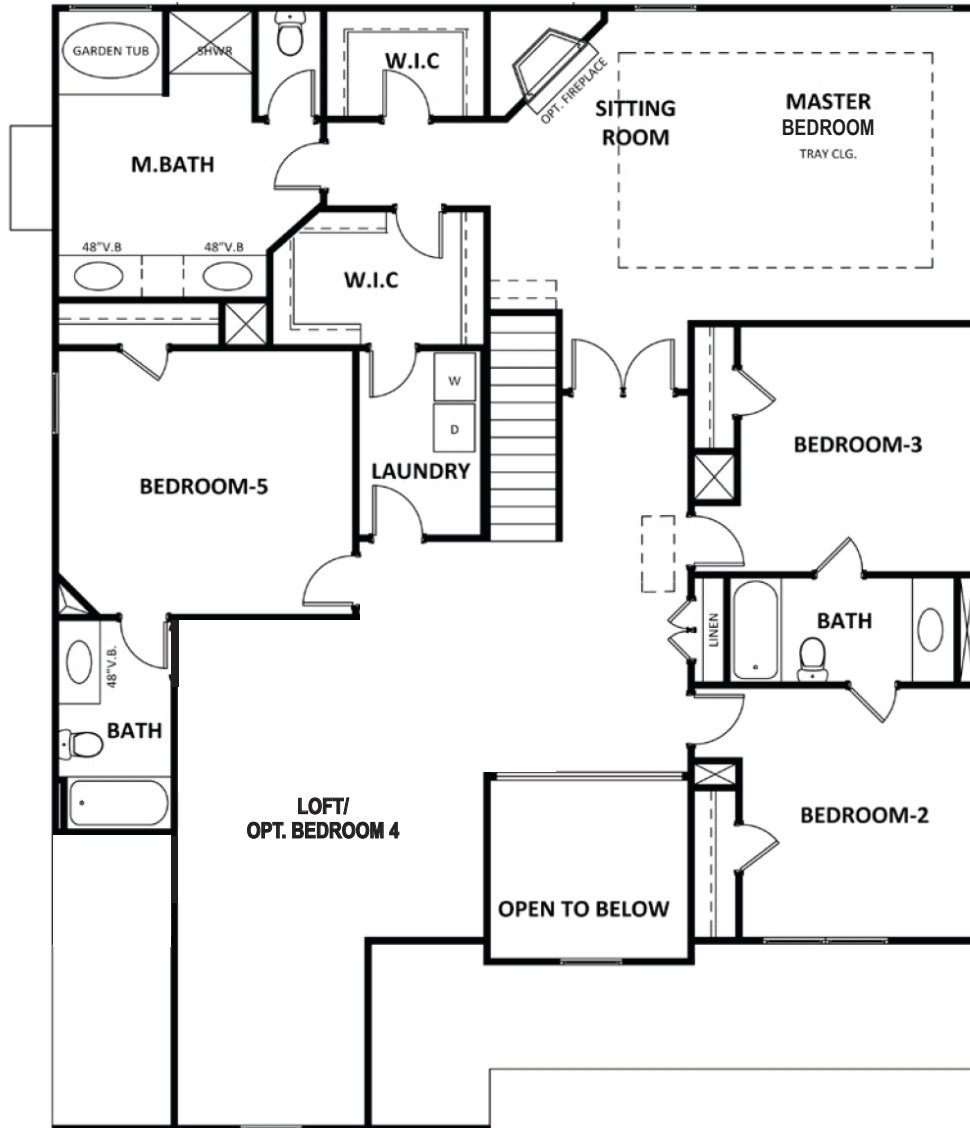

COBALT

HERON BAY

SECOND FLOOR

770-502-6230 | HeatherlandHomes.com

Prices, plans, elevations, square footage, specifications, materials, and included features are subject to change at any time without notice or obligation. Drawings, renderings, images, square footage, plans, elevations, features, colors and sizes are approximate and may vary from the actual homes built. © 2021 Tamra Wade Team of RE/MAX TRU (770) 502-6230. All rights reserved.

Revised 2-19-21