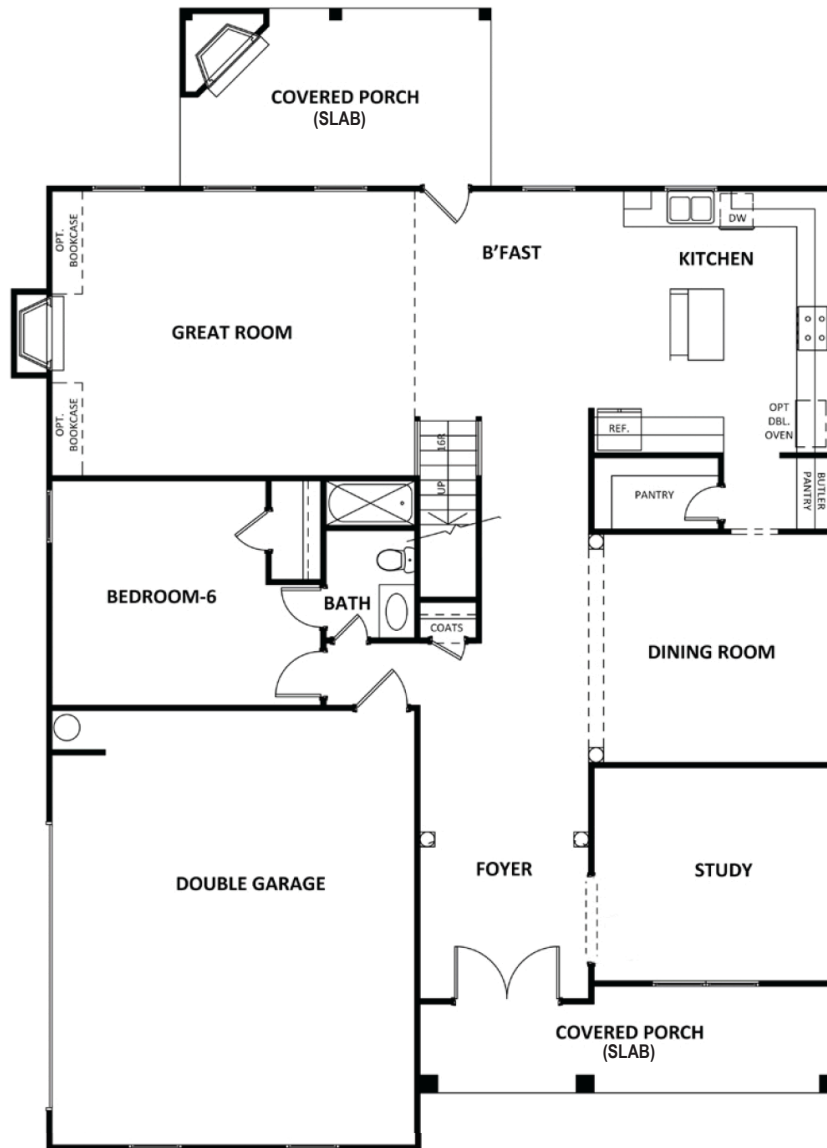

COBALT

HERON BAY

FIRST FLOOR

770-502-6230 | HeatherlandHomes.com

Prices, plans, elevations, square footage, specifications, materials, and included features are subject to change at any time without notice or obligation. Drawings, renderings, images, square footage, plans, elevations, features, colors and sizes are approximate and may vary from the actual homes built. © 2021 Tamra Wade Team of RE/MAX TRU (770) 502-6230. All rights reserved.

Revised 2-19-21