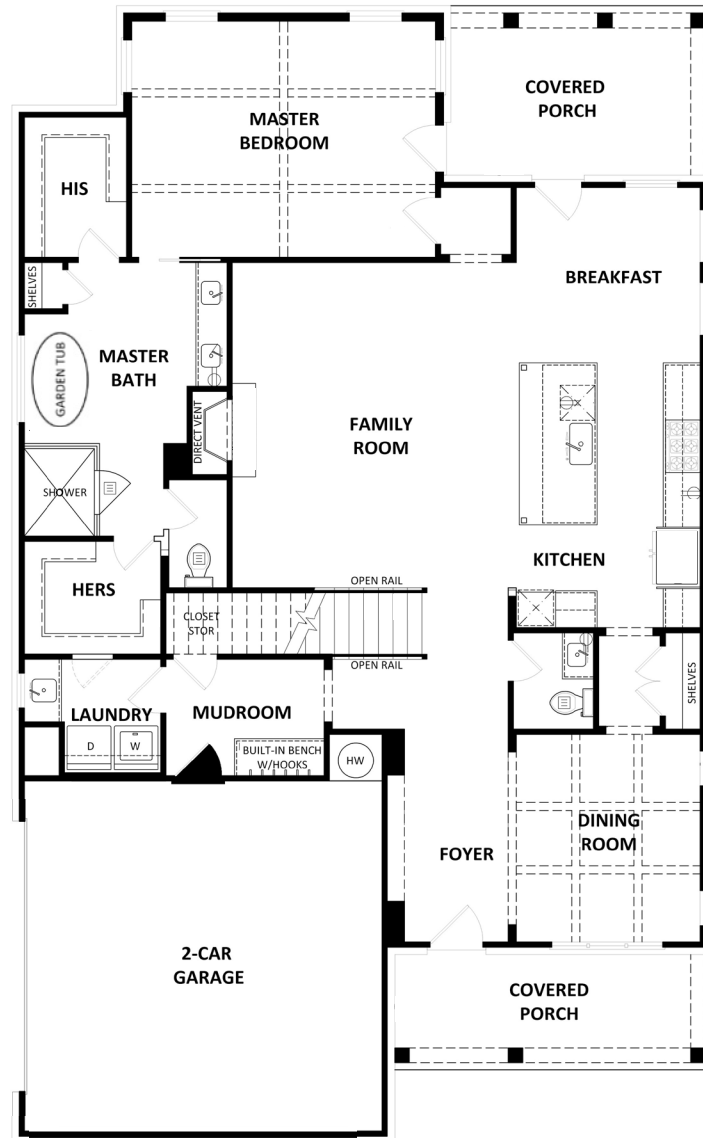

CAMERON

HERON BAY

4 Beds | 3.5 Baths | 3,029 Sq. Ft.

770-502-6230 | [HeatherlandHomes.com](https://www.HeatherlandHomes.com)

Prices, plans, elevations, square footage, specifications, materials, and included features are subject to change at any time without notice or obligation. Drawings, renderings, images, square footage, plans, elevations, features, colors and sizes are approximate and may vary from the actual homes built. © 2021 Tamra Wade Team of RE/MAX TRU (770) 502-6230. All rights reserved.

Revised 2-19-21

RE/MAX TRU
— POWERED BY —
TAMRA WADE

CAMERON

HERON BAY

FIRST FLOOR

770-502-6230 | HeatherlandHomes.com

Prices, plans, elevations, square footage, specifications, materials, and included features are subject to change at any time without notice or obligation. Drawings, renderings, images, square footage, plans, elevations, features, colors and sizes are approximate and may vary from the actual homes built. © 2021 Tamra Wade Team of RE/MAX TRU (770) 502-6230. All rights reserved.