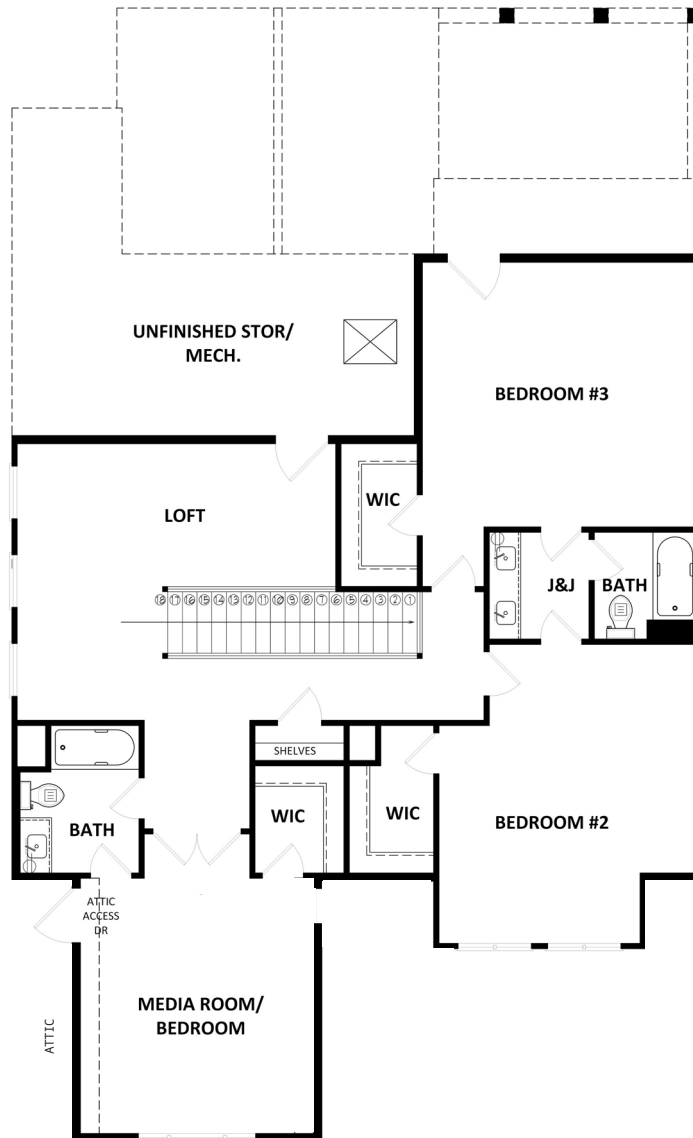

CAMERON

HERON BAY

4 Beds | 3.5 Baths | 3,029 Sq. Ft.

770-502-6230 | [HeatherlandHomes.com](https://www.HeatherlandHomes.com)

Prices, plans, elevations, square footage, specifications, materials, and included features are subject to change at any time without notice or obligation. Drawings, renderings, images, square footage, plans, elevations, features, colors and sizes are approximate and may vary from the actual homes built. © 2021 Tamra Wade Team of RE/MAX TRU (770) 502-6230. All rights reserved.

Revised 2-19-21

RE/MAX TRU
— POWERED BY —
TAMRA WADE

CAMERON

HERON BAY

FIRST FLOOR

770-502-6230 | HeatherlandHomes.com

Prices, plans, elevations, square footage, specifications, materials, and included features are subject to change at any time without notice or obligation. Drawings, renderings, images, square footage, plans, elevations, features, colors and sizes are approximate and may vary from the actual homes built. © 2021 Tamra Wade Team of RE/MAX TRU (770) 502-6230. All rights reserved.

Revised 2-19-21

RE/MAX TRU
POWERED BY
TAMRA WADE

CAMERON

HERON BAY

SECOND FLOOR

770-502-6230 | HeatherlandHomes.com

Prices, plans, elevations, square footage, specifications, materials, and included features are subject to change at any time without notice or obligation. Drawings, renderings, images, square footage, plans, elevations, features, colors and sizes are approximate and may vary from the actual homes built. © 2021 Tamra Wade Team of RE/MAX TRU (770) 502-6230. All rights reserved.