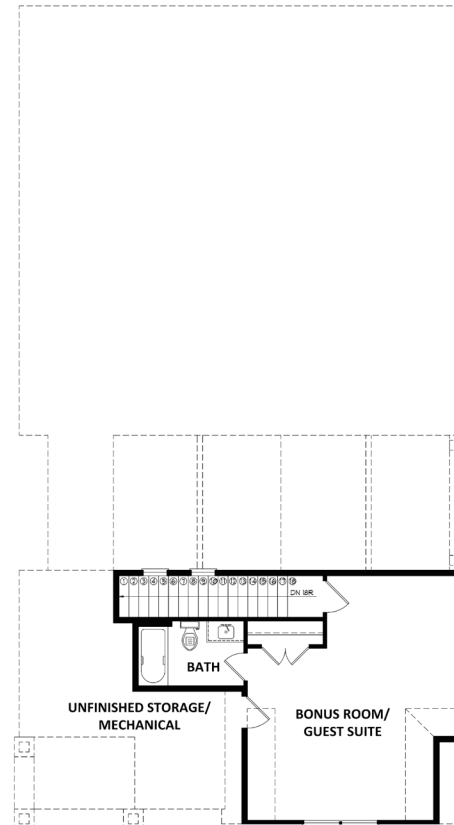

3 BEDROOM
3 BATHROOM
1,846 SQ FT

Avery

ENCLAVE AT WILEY BRIDGE | FLOORPLAN

Prices, plans, elevations, square footage, specifications, materials, and included features are subject to change at any time without notice or obligation. Drawings, renderings, images, square footage, plans, elevations, features, colors and sizes are approximate and may vary from the actual homes built. © 2019 Tamra Wade Team of RE/MAX TRU (770) 502-6232. All rights reserved.

Opt Bonus Room/ Guest Suite