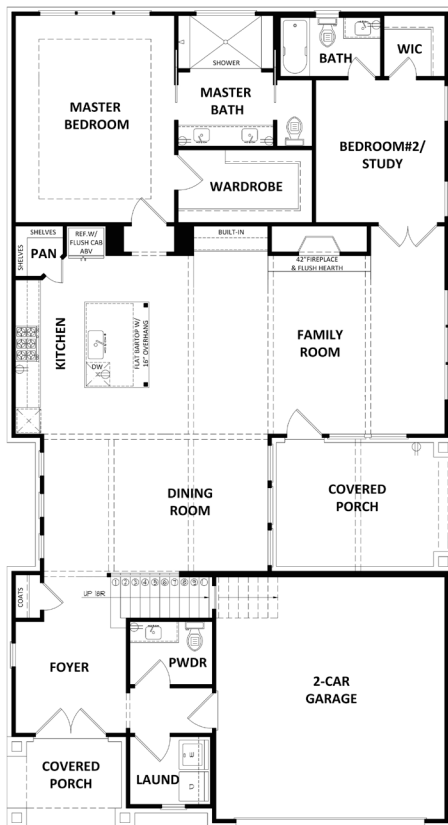

First Floor