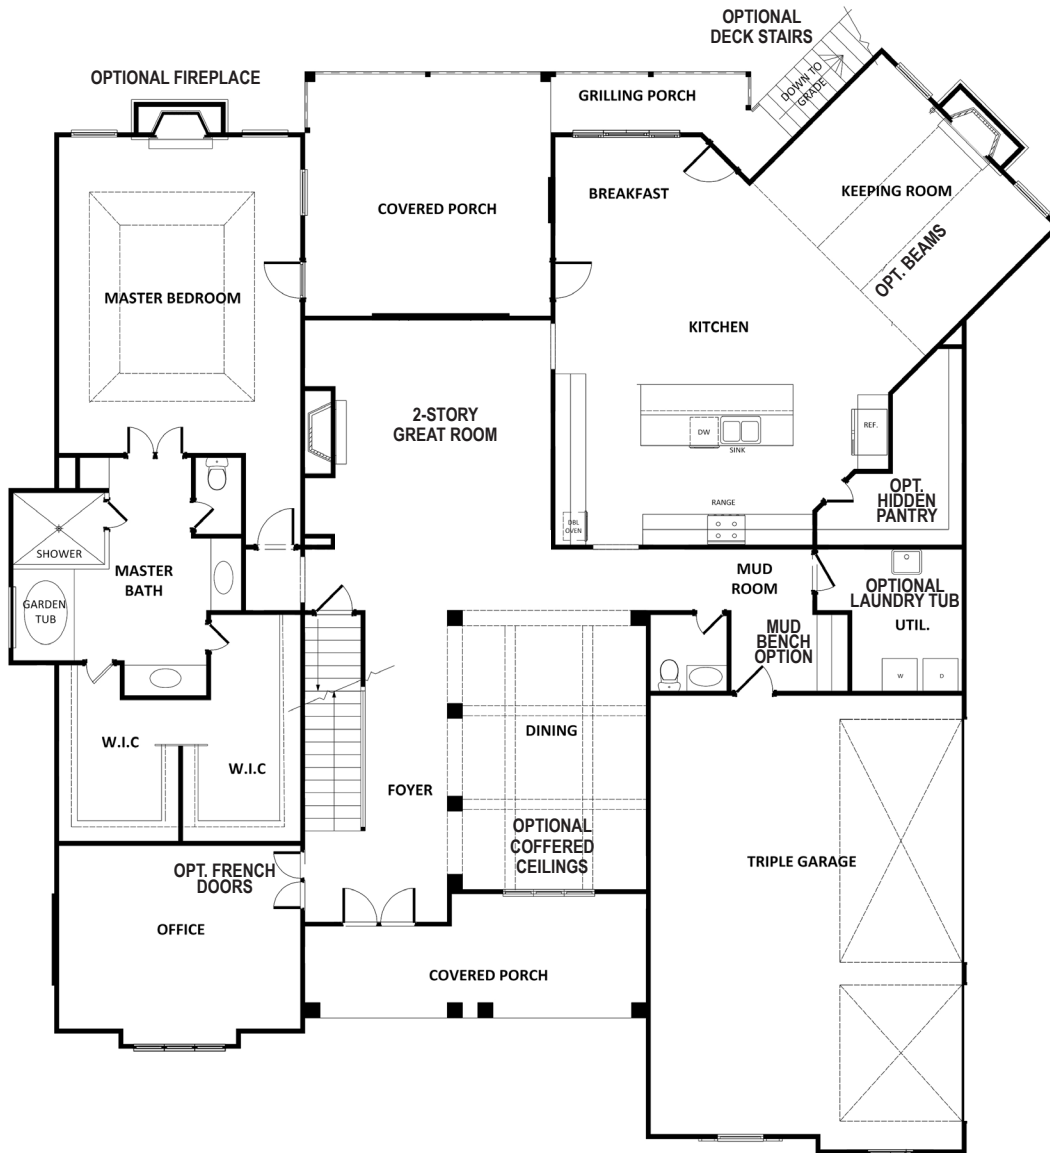

RALEIGH

ANNELISE PARK

FIRST FLOOR

770-502-6230 | HeatherlandHomes.com

Prices, plans, elevations, square footage, specifications, materials, and included features are subject to change at any time without notice or obligation. Drawings, renderings, images, square footage, plans, elevations, features, colors and sizes are approximate and may vary from the actual homes built. © 2021 Tamra Wade Team of RE/MAX TRU (770) 502-6230. All rights reserved.

Revised 6-28-22

RE/MAX TRU
POWERED BY
TAMRA WADE